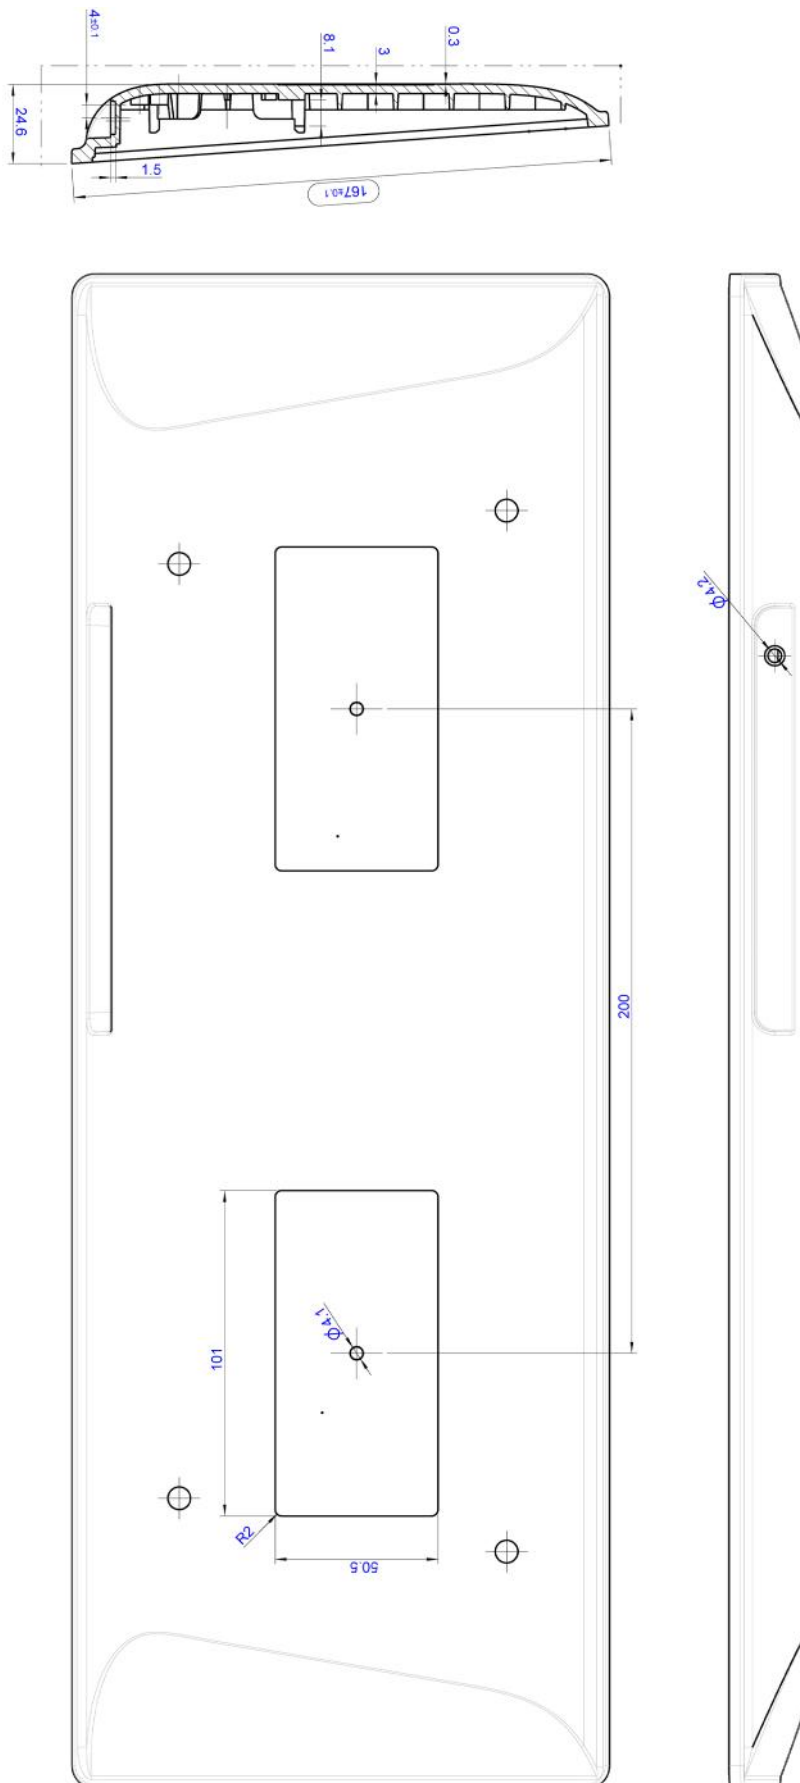

TECHNICAL DRAWING (in mm)

Subject to modifications and errors

GETT Gerätetechnik GmbH

Mittlerer Ring 1 | 08233 Treuen | Germany
Tel: +49 37468 660-0
Fax: +49 37468 660-66
E-Mail: info@gett.de
Internet: www.gett.de

Gett North America LLC

E-Mail: info@gett-na.com
Internet: www.gett-na.com

Gett Asia Ltd.

E-Mail: info@gett-asia.com
Internet: www.gett-asia.com