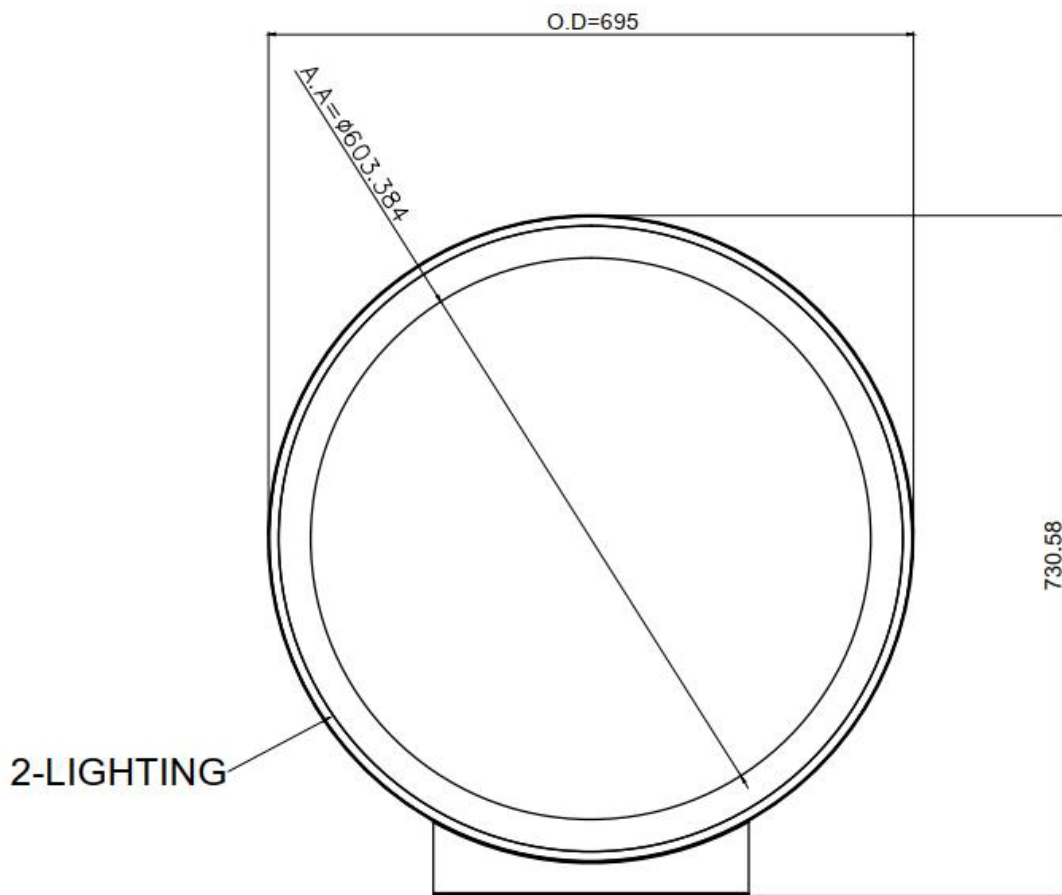

SCD2364-C

23.6" TFT LCD, 700nits LED Backlight, 848 x 848, Double Side Circle Display

The SCD2364-C is a 23.6 inch color TFT-LCD display with brightness 700 nits, special aspect ratio 1:1 and wide resolution 848x848. It is Litemax's Circlepixel series product which designed for high brightness with power efficiency LED backlight. It provides LCD panel with specific aspect ratios and sunlight readable for digital signage, public transportation, exhibition hall, department store, and vending machine.

Key Features

- 23.6" Double Side Circle Display
- Brightness 700nits
- Double Side RGB Circle Lighting
- Aspect Ratio 1:1
- LED Backlight
- Low Power Consumption
- BL MTBF: 50,000 hours

Specifications

Model Name	SCD2364-C
Description	23.6" TFT LCD, 1000nits LED Backlight, 848 x 848, Double Side Circle Display
Screen Size	23.6"
Display Area (mm)	600.384(H) x 600.384(V)
Brightness	700 cd/m ²
Resolution	848 x 848
Aspect Ratio	1 : 1
Contrast Ratio	6200 : 1
Pixel Pitch (mm)	0.708(H) x 0.708(V)
Pixel Pre Inch (PPI)	51
Viewing Angle	178°(H),178°(V)
Color Saturation (NTSC)	83%
Display Colors	16.7M
Response Time (Typical)	8ms
Panel Interface	LVDS
Input Interface	HDMI x 2, DP x 2
Input Power	DC24V
Power Consumption	129W
Dimensions (mm)	695 x 730.58 x 100.8
Weight (Net)	22.5kg
Mounting	280x120, 140x120
Operating Temperature	0 °C ~ 50 °C
Storage Temperature	-20 °C ~ 60 °C

Outline Dimensions

Unit:mm

NOTE:
A:6- ϕ 7_USER HOLE

Ordering Information

Part Number	Description
SCD2364-CNN-Q11	23.6"x2,700nits,848x848,LID on LCM,AD8891DHPx2,RGB Lightingx2,DC24V,V1

Optional Accessories

Part Number	Description
810618301010	CABLE,POWER,AC,1830mm USA type
810618301090	CABLE,POWER,AC,1830mm Europe type
810618301050	CABLE,POWER,AC,1830mm UK type
810618301170	CABLE,POWER,AC,1830mm Australia type
810618301031	CABLE,POWER,AC,1830mm Japan type