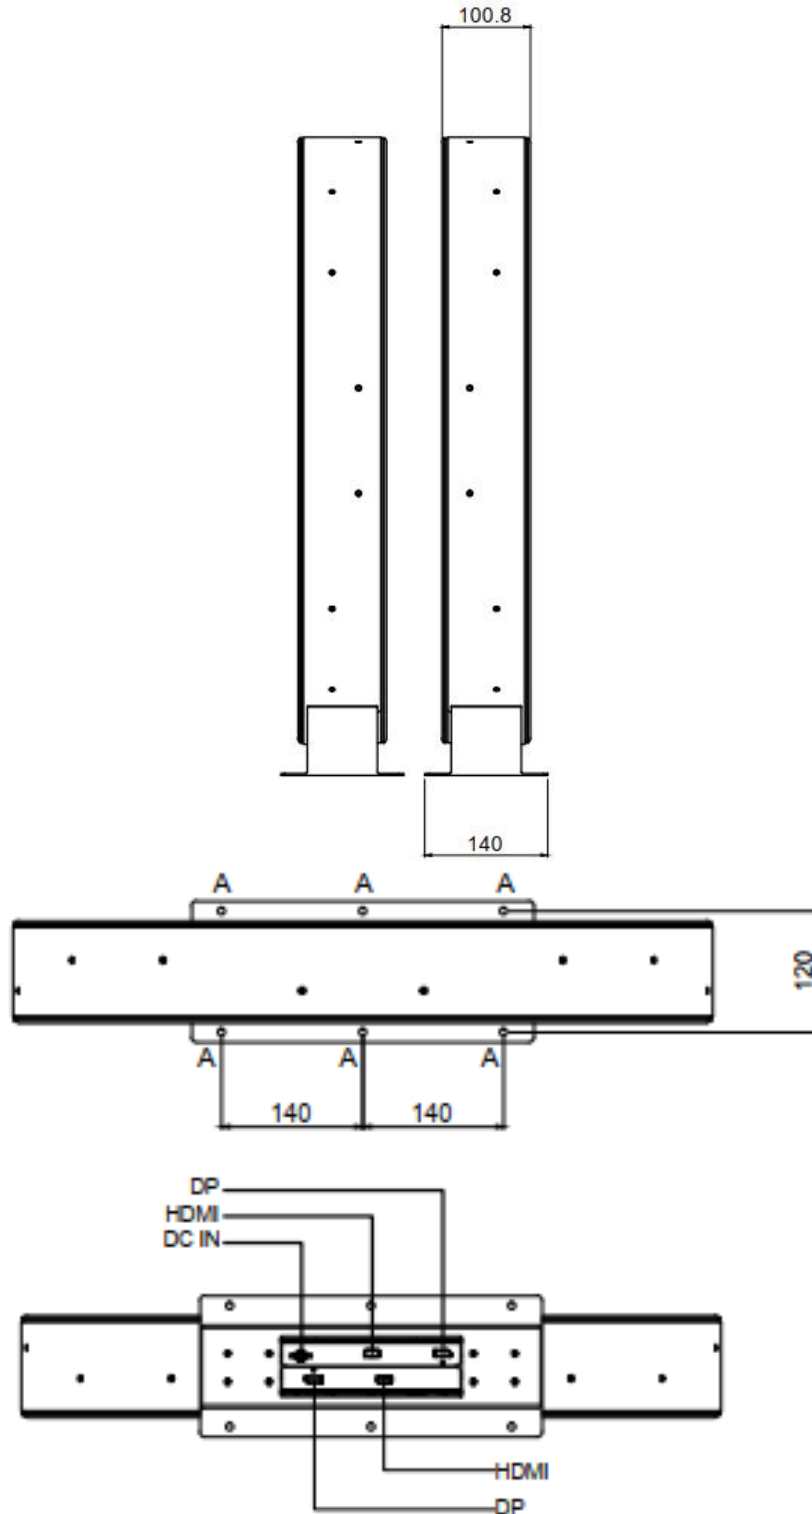

SCD2364-C

23.6" TFT LCD, 700nits LED Backlight, 848 x 848, Double Side Circle Display

The SCD2364-C is a 23.6 inch color TFT-LCD display with brightness 700 nits, special aspect ratio 1:1 and wide resolution 848x848. It is Litemax's Circlepixel series product which designed for high brightness with power efficiency LED backlight. It provides LCD panel with specific aspect ratios and sunlight readable for digital signage, public transportation, exhibition hall, department store, and vending machine.

Key Features

- 23.6" Double Side Circle Display
- Brightness 700nits
- Double Side RGB Circle Lighting
- Aspect Ratio 1:1
- LED Backlight
- Low Power Consumption
- BL MTBF: 50,000 hours

Specifications

Model Name	SCD2364-C
Description	23.6" TFT LCD, 1000nits LED Backlight, 848 x 848, Double Side Circle Display
Screen Size	23.6"
Display Area (mm)	600.384(H) x 600.384(V)
Brightness	700 cd/m ²
Resolution	848 x 848
Aspect Ratio	1 : 1
Contrast Ratio	6200 : 1
Pixel Pitch (mm)	0.708(H) x 0.708(V)
Pixel Pre Inch (PPI)	51
Viewing Angle	178°(H),178°(V)
Color Saturation (NTSC)	83%
Display Colors	16.7M
Response Time (Typical)	8ms
Panel Interface	LVDS
Input Interface	HDMI x 2, DP x 2
Input Power	DC24V
Power Consumption	129W
Dimensions (mm)	695 x 730.58 x 100.8
Weight (Net)	22.5kg
Mounting	280x120, 140x120
Operating Temperature	0 °C ~ 50 °C
Storage Temperature	-20 °C ~ 60 °C

Outline Dimensions

Unit:mm

NOTE:
A:6- ϕ 7_USER HOLE

Ordering Information

Part Number	Description
SCD2364-CNN-Q11	23.6"x2,700nits,848x848,LID on LCM,AD8891DHPx2,RGB Lightingx2,DC24V,V1

Optional Accessories

Part Number	Description
810618301010	CABLE,POWER,AC,1830mm USA type
810618301090	CABLE,POWER,AC,1830mm Europe type
810618301050	CABLE,POWER,AC,1830mm UK type
810618301170	CABLE,POWER,AC,1830mm Australia type
810618301031	CABLE,POWER,AC,1830mm Japan type