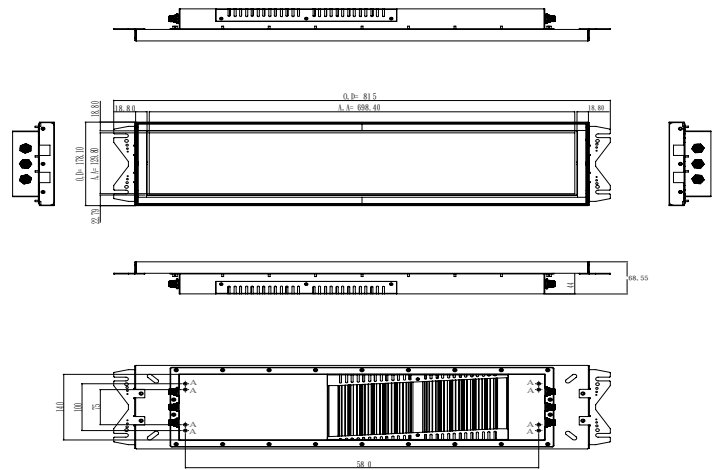

# ITRP-2845-APL2-WG00

28" PIS Full IP65 Fanless Panel PC

Transportation Panel PCs

## Key Features

- Intel® Atom®/Pentium®/Celeron® (ApolloLake SoC) Processor support
- 28" LCD, 1920 x 357, 1000 nits
- Full IP65 and fanless design
- M12 connector for Dual GbE, USB, COM, Power input
- Anti-Shock and vibration

## Product Specification

System color	Black
Mechanical	Aluminum extrusion and heavy-duty steel
Display	
Display type	28" Resizing TFT LCD
Resolution	1920x357 pixel
Luminance/Brightness	1000 cd/m <sup>2</sup>
Color	16.7M colors
Pixel pitch (H/V)	0.3637mm x 0.3637mm
Contrast ratio	6500:1
Viewing angle (H/V)	178°/178° (typ.)
Backlight MTBF	70,000 hrs (typ.)
Glass type	3mm Tempered Glass
Main System	
Processor	Intel® Atom® x7-E3950 1.6GHz, QC (12W) Intel® Atom® x5-E3940 1.6GHz, QC (9.5W) Intel® Atom® x5-E3930 1.3GHz, DC (6.5W) Intel® Pentium® N4200 1.1GHz, QC (6W) Intel® Celeron® N3350 1.1GHz, DC, (6W)
Chipset	Intel® Apollo Lake-I SoC integrated
Graphic	Intel® HD Gen. 9-LP Graphics
Memory	1 x 204-pin DDR3L 1866MHz SDRAM; max. up to 8GB
System I/O	1x M12 GbE, 2x M12 USB 2.0, 1x M12 HDMI
Ethernet	1 x Gigabit Ethernet (Intel® I211)
Storage support	1 x mSATA
Expansion slot	1 x Mini-PCIe (Half size) 1 x Mini-PCIe (Full size, share with mSATA)
System indicators	N/A
System controls	N/A
Watchdog timer	Interval: Programmable 1 ~ 255 sec. Output: System reset
OS Support	Win7, Win8.1, Win10, Linux
Power supply	AC110~240V
Mounting kit	VESA mount
Environment	
IP level	Full IP65
Operating temperature	-25°C ~ 55°C
Storage temperature	-40°C ~ 80°C
Relative humidity	0% ~ 90% (non-condensing)
Dimensions	815 mm(W) x 68.6 mm(D) x 178.1 mm(H)
Weight	6.94 kg

## Dimensions