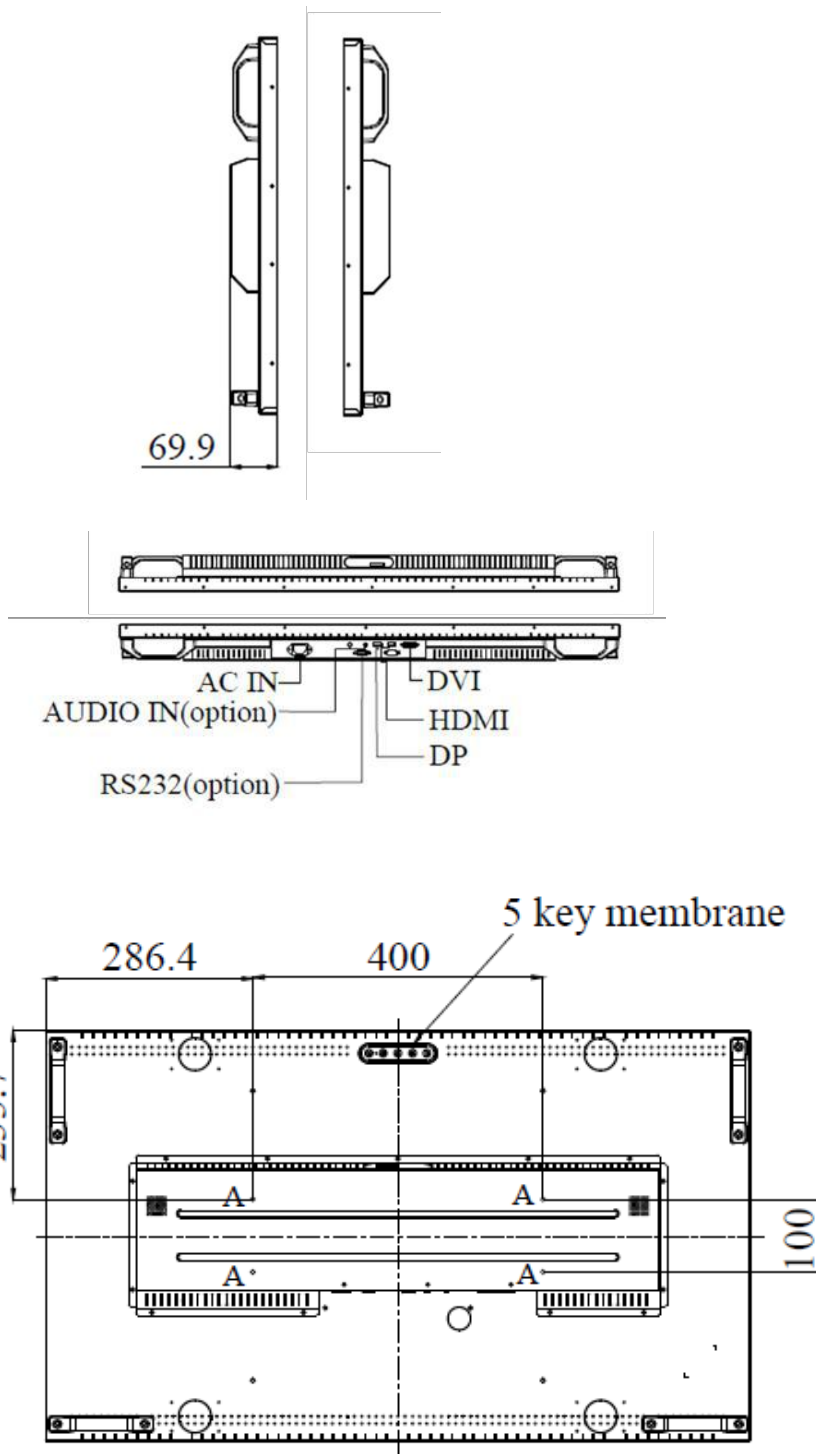

Key Features

- High Brightness 1000 nits
- Sunlight Readable
- LED Backlight
- Low Power Consumption
- BL MTBF: 100,000 hours

Specifications

Model Name	DLD4305-ANU V1
Description	43" TFT LCD, LED Backlight 1000 nits, UHD (3840x2160)
Screen Size	43"
Display Area (mm)	941.184(H) x 529.416(V)
Brightness	1000 cd/m ²
Resolution	3840x2160
Aspect Ratio	16 : 9
Contrast Ratio	3700 : 1
Pixel Pitch (mm)	0.2451(H) x 0.2451(V)
Pixel Pre Inch (PPI)	102
Viewing Angle	178°(H),178°(V)
Color Saturation (NTSC)	85%
Display Colors	1.07G
Response Time (Typical)	8ms
Panel Interface	V-by-One
AD Board Input Interface	DVI-D, HDMI, DP
Input Power	AC100~240V
Power Consumption	138W
OSD Key	5 Keys (Power Switch, Menu, +, Exit, -)
OSD Control	Brightness, Color, Contrast, Auto Turing, H/V Position...etc
Dimensions (mm)	973 x 567.3 x 69.9
Bezel Size(U/B/L/R)	18.9/18.9/15.9/15.9 mm
Mounting	400x100 mm
Weight (Net)	18 kg
Operating Temperature	0 °C ~ 50 °C
Storage Temperature	-20 °C ~ 60 °C

DLD= Panel + LED Driving Board + AD Control Board + Housing

Specifications are subject to change without notice.

All brands or product names are trademarks or registered trademarks of their respective companies.

Mechanical Drawing

Outline Dimensions

Unit:mm

NOTE :
O.D. : OUTLINE DIMENSION
B.O. : BEZEL OPENING
A.A. : LCD ACTIVE AREA

A : 4-M6_USER HOLE_MAX. DEPTH= 6 mm

Ordering Information

Part Number	Description
DLD4305-ANU-N01	43", 1000nits,3840x2160,LID43C,AD2796DHP,O/B,AC100~240V,V1

Optional Accessories

Part Number	Description
810618301010	CABLE.POWER.AC.1830mm USA type
810618301090	CABLE,POWER,AC,1830mm Europe type
810618301050	CABLE.POWER.AC.1830mm UK type
810618301170	CABLE.POWER,AC,1830mm Australia type
810618301031	CABLE.POWER.AC.1830mm Japan type