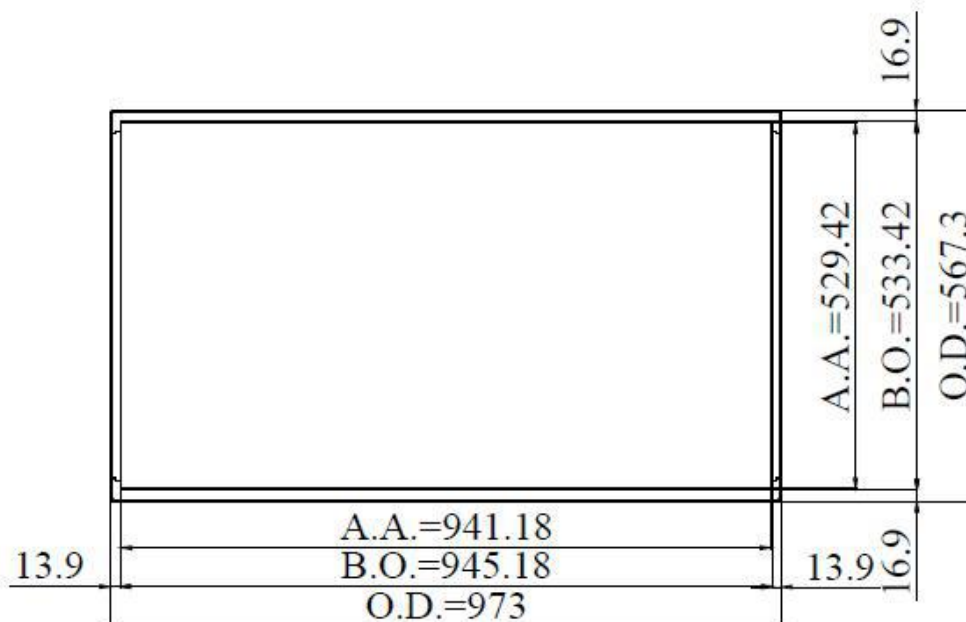

Mechanical Drawing

Outline Dimensions

Unit:mm

NOTE :
O.D. : OUTLINE DIMENSION
B.O. : BEZEL OPENING
A.A. : LCD ACTIVE AREA

A : 4-M6_USER HOLE_MAX. DEPTH= 6 mm

Ordering Information

Part Number	Description
DLD4305-ANU-N01	43", 1000nits,3840x2160,LID43C,AD2796DHP,O/B,AC100~240V,V1