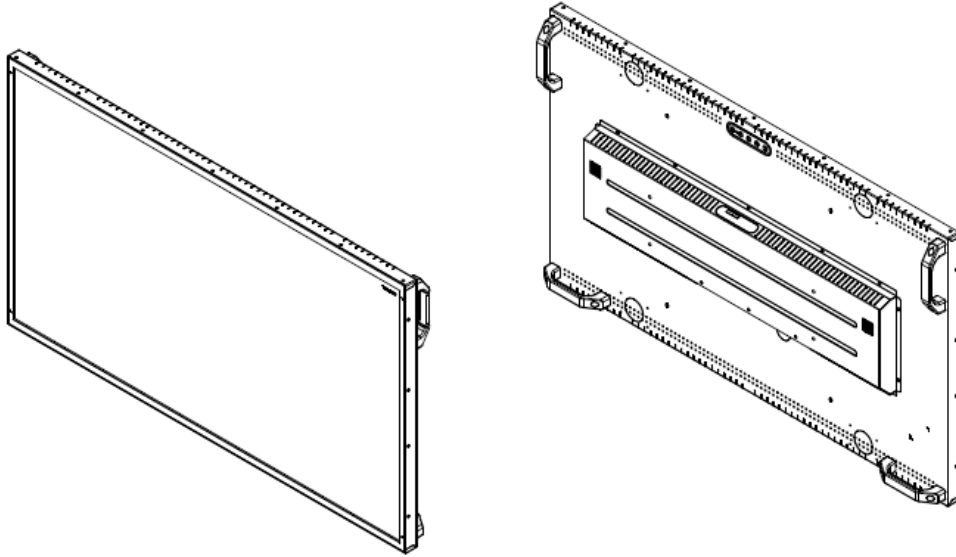

DLD= Panel + LED Driving Board + AD Control Board + Housing

Specifications are subject to change without notice.

All brands or product names are trademarks or registered trademarks of their respective companies.

Mechanical Drawing

Outline Dimensions

Unit:mm

NOTE :
O.D. : OUTLINE DIMENSION
B.O. : BEZEL OPENING
A.A. : LCD ACTIVE AREA

A : 4-M6_USER HOLE_MAX. DEPTH= 6 mm

Ordering Information

Part Number	Description
DLD4305-ANU-N01	43", 1000nits,3840x2160,LID43C,AD2796DHP,O/B,AC100~240V,V1