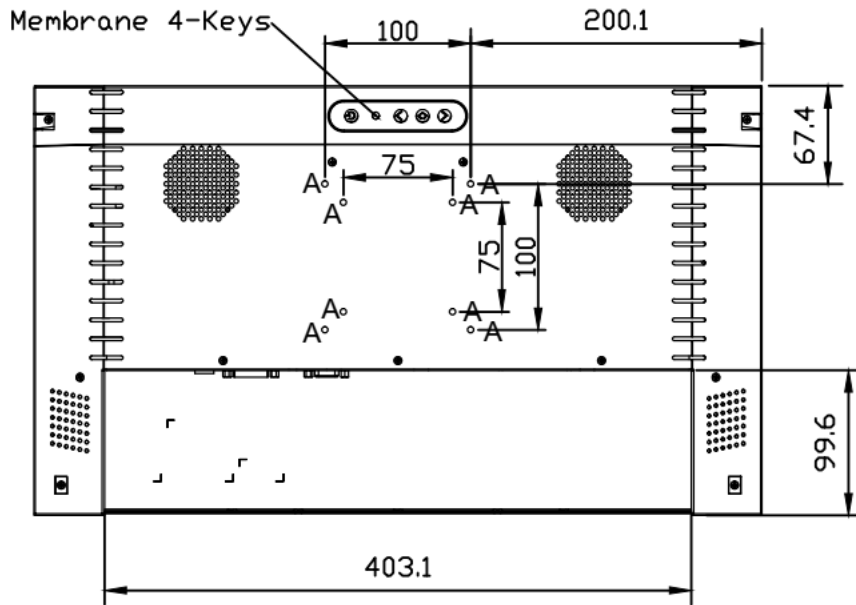

Key Features

- High Brightness 2000 nits
- Sunlight Readable
- LED Backlight
- Low Power Consumption
- LCD Blackening Defect Free (Hi-Tni 110 °C)
- BL MTBF: 100,000 hours

Specifications

Model Name	DLD2158-U
Description	21.5" TFT LCD, 2000 nits LED Backlight, 1920x1080
Screen Size	21.5"
Display Area (mm)	476.640(H) x 268.110(V)
Brightness	2000 cd/m ²
Resolution	1920x1080
Aspect Ratio	16 : 9
Contrast Ratio	2500 : 1
Pixel Pitch (mm)	0.24825(H) x 0.24825(V)
Pixel Per Inch (PPI)	102
Viewing Angle	178°(H),178°(V)
Color Saturation (NTSC)	80%
Display Colors	16.7M
Response Time (Typical)	25ms
Panel Interface	LVDS
Input Interface	VGA, DVI-D, HDMI
Input Power	DC12V
Power Consumption	49W
OSD Key	4 Keys (Power Switch, Menu, +, -)
OSD Control	Brightness, Color, Contrast, Auto Turing, H/V Position...etc
Dimensions (mm)	500.2 x 294.6 x 36 mm
Bezel Size(U/B/L/R)	13.3/13.2/11.8/11.8 mm
Weight (Net)	3.3kg
Mounting	75x75, 100x100
Operating Temperature	0 °C ~ 60 °C
Storage Temperature	-20 °C ~ 60 °C

DLD= Panel + LED Driving Board + AD Control Board + Housing

Specifications are subject to change without notice.
All brands or product names are trademarks or registered trademarks of their respective companies.

Mechanical Drawing

Outline Dimensions

Unit: mm

NOTE :

□.D : OUTLINE DIMENSION

B.□ : BEZEL OPENING

A.A : LCD ACTIVE AREA

A : 8-M4_USER_HOLE_MAX. DEPTH=4mm

Ordering Information

Part Number	Description
DLD2158-UNB-Q51	21.5",2000nits,1920x1080,HTni,LID21C,AD8891GDH,O/B,DC12V,3in1,V1

Optional Accessories

Part Number	Description
810618301010	CABLE,POWER,AC,1830mm USA type
810618301090	CABLE,POWER,AC,1830mm Europe type
810618301050	CABLE,POWER,AC,1830mm UK type
810618301170	CABLE,POWER,AC,1830mm Australia type
810618301031	CABLE,POWER,AC,1830mm Japan type