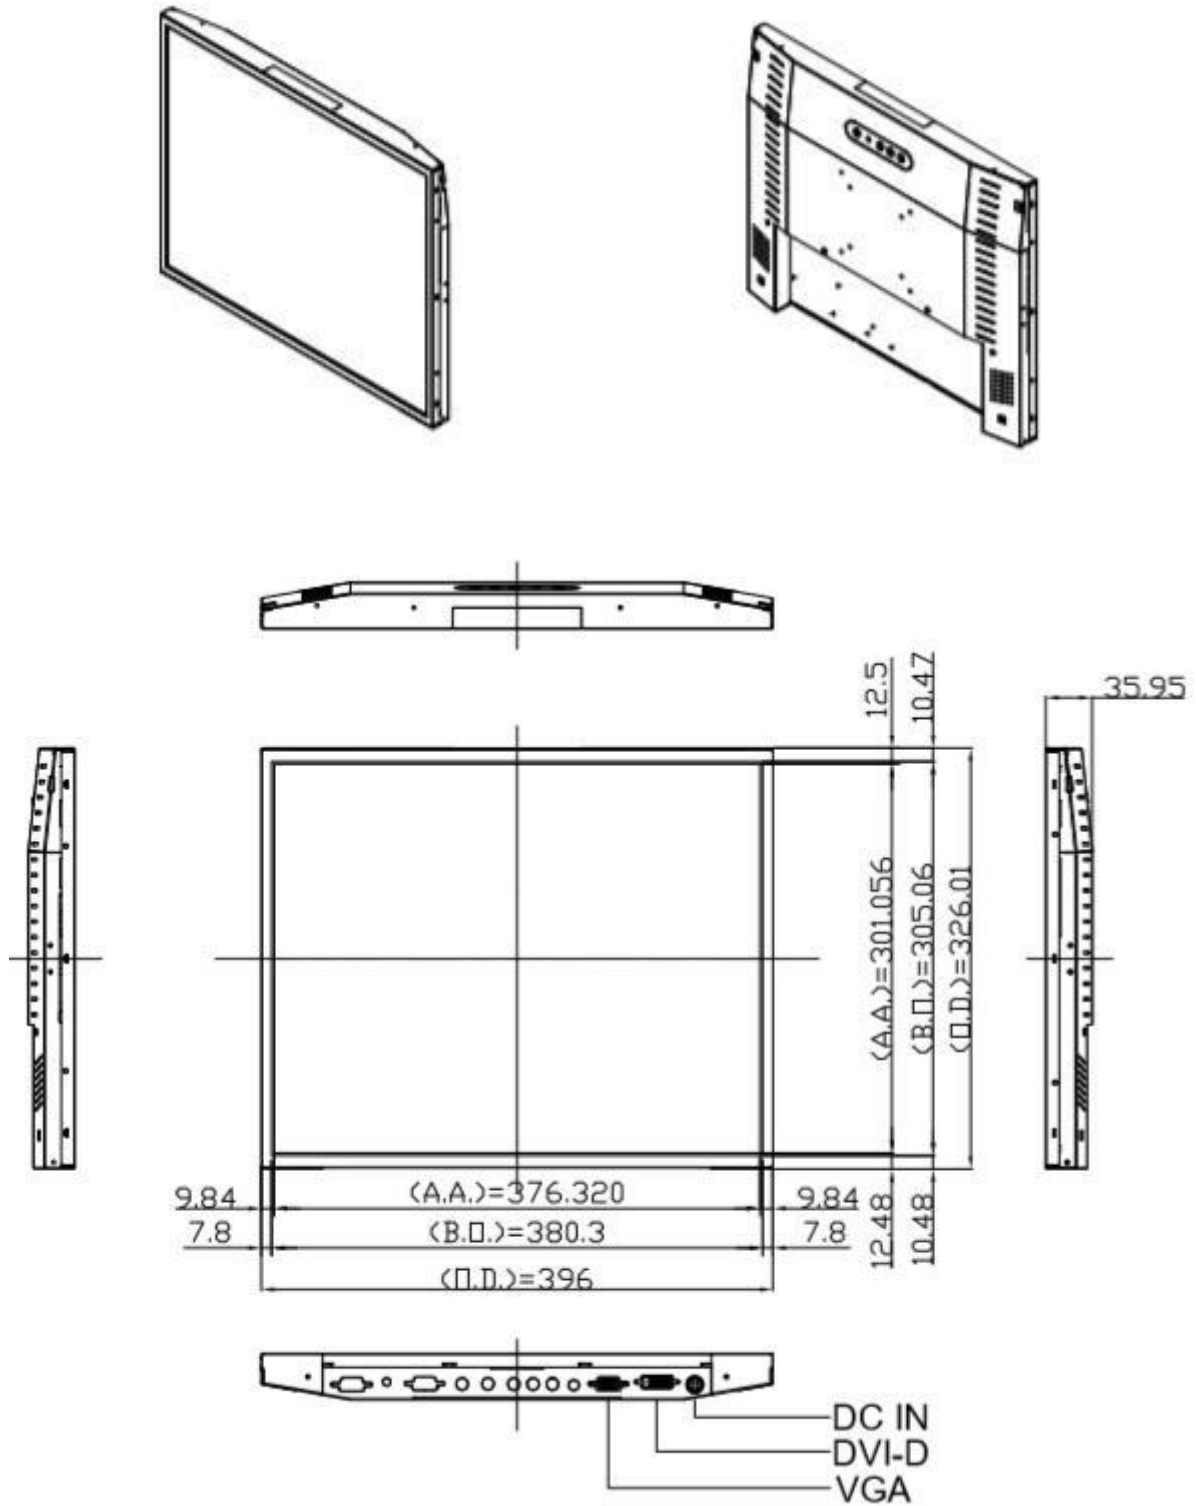

Key Features

- High Brightness 2000 nits
- Sunlight Readable
- LED Backlight
- Low Power Consumption
- Wide Temperature (-30 °C ~85 °C)
- BL MTBF: 70,000 hours

Specifications

Model Name	DLD1968-U
Description	19" TFT LCD, 2000 nits LED Backlight, 1280x1024
Screen Size	19"
Display Area (mm)	376.320(H) x 301.056(V)
Brightness	2000 cd/m ²
Resolution	1280x1024
Aspect Ratio	5 : 4
Contrast Ratio	1000 : 1
Pixel Pitch (mm)	0.294(H) x 0.294(V)
Pixel Per Inch (PPI)	86
Viewing Angle	170°(H),160°(V)
Color Saturation (NTSC)	80%
Display Colors	16.7M
Response Time (Typical)	10ms
Panel Interface	LVDS
Input Interface	VGA, DVI-D
Input Power	DC12V
Power Consumption	38W
OSD Key	4 Keys (Power Switch, Menu, +, -)
OSD Control	Brightness, Color, Contrast, Auto Turing, H/V Position...etc
Dimensions (mm)	396 x 326.01 x 35.95 mm
Bezel Size(U/B/L/R)	12.5/12.48/9.84/9.84 mm
Weight (Net)	3.2kg
Operating Temperature	-30 °C ~ 85 °C
Storage Temperature	-30 °C ~ 85 °C

DLD= Panel + LED Driving Board + AD Control Board + Housing

Specifications are subject to change without notice.
All brands or product names are trademarks or registered trademarks of their respective companies.

Mechanical Drawing

Outline Dimensions

Unit: mm

NOTE:
 A.A.=ACTIVE AREA
 B.O.=BEZEL OPENING
 O.D.=OUTLINE DIMENSION

Ordering Information

Part Number	Description
DLD1968-UNB-G51	19",2000nits,1280x1024,T3085,LID19A,AD2662GD,O/B,DC12V,2in1,V01

Optional Accessories

Part Number	Description
810618301010	CABLE,POWER,AC,1830mm USA type
810618301090	CABLE,POWER,AC,1830mm Europe type
810618301050	CABLE,POWER,AC,1830mm UK type
810618301170	CABLE,POWER,AC,1830mm Australia type
810618301031	CABLE,POWER,AC,1830mm Japan type