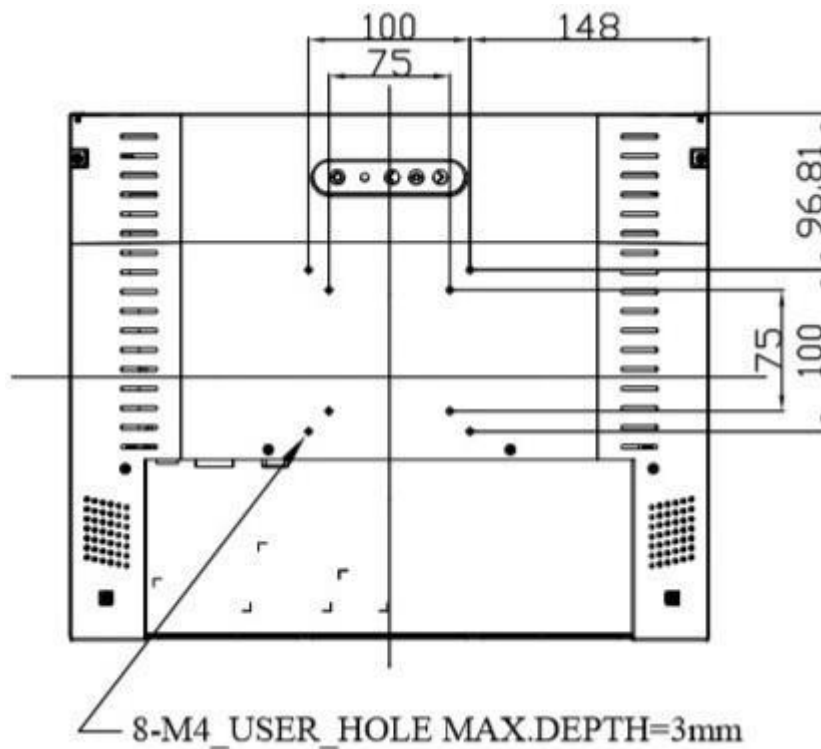

Key Features

- High Brightness 2000 nits
- Sunlight Readable
- LED Backlight
- Low Power Consumption
- Wide Temperature (-30 °C ~85 °C)
- BL MTBF: 70,000 hours

Specifications

Model Name	DLD1968-U
Description	19" TFT LCD, 2000 nits LED Backlight, 1280x1024
Screen Size	19"
Display Area (mm)	376.320(H) x 301.056(V)
Brightness	2000 cd/m ²
Resolution	1280x1024
Aspect Ratio	5 : 4
Contrast Ratio	1000 : 1
Pixel Pitch (mm)	0.294(H) x 0.294(V)
Pixel Per Inch (PPI)	86
Viewing Angle	170°(H),160°(V)
Color Saturation (NTSC)	80%
Display Colors	16.7M
Response Time (Typical)	10ms
Panel Interface	LVDS
Input Interface	VGA, DVI-D
Input Power	DC12V
Power Consumption	38W
OSD Key	4 Keys (Power Switch, Menu, +, -)
OSD Control	Brightness, Color, Contrast, Auto Turing, H/V Position...etc
Dimensions (mm)	396 x 326.01 x 35.95 mm
Bezel Size(U/B/L/R)	12.5/12.48/9.84/9.84 mm
Weight (Net)	3.2kg
Operating Temperature	-30 °C ~ 85 °C
Storage Temperature	-30 °C ~ 85 °C

DLD= Panel + LED Driving Board + AD Control Board + Housing

Specifications are subject to change without notice.
All brands or product names are trademarks or registered trademarks of their respective companies.

Mechanical Drawing

Outline Dimensions

Unit: mm

NOTE:
 A.A.=ACTIVE AREA
 B.O.=BEZEL OPENING
 O.D.=OUTLINE DIMENSION

Ordering Information

Part Number	Description
DLD1968-UNB-G51	19",2000nits,1280x1024,T3085,LID19A,AD2662GD,O/B,DC12V,2in1,V01