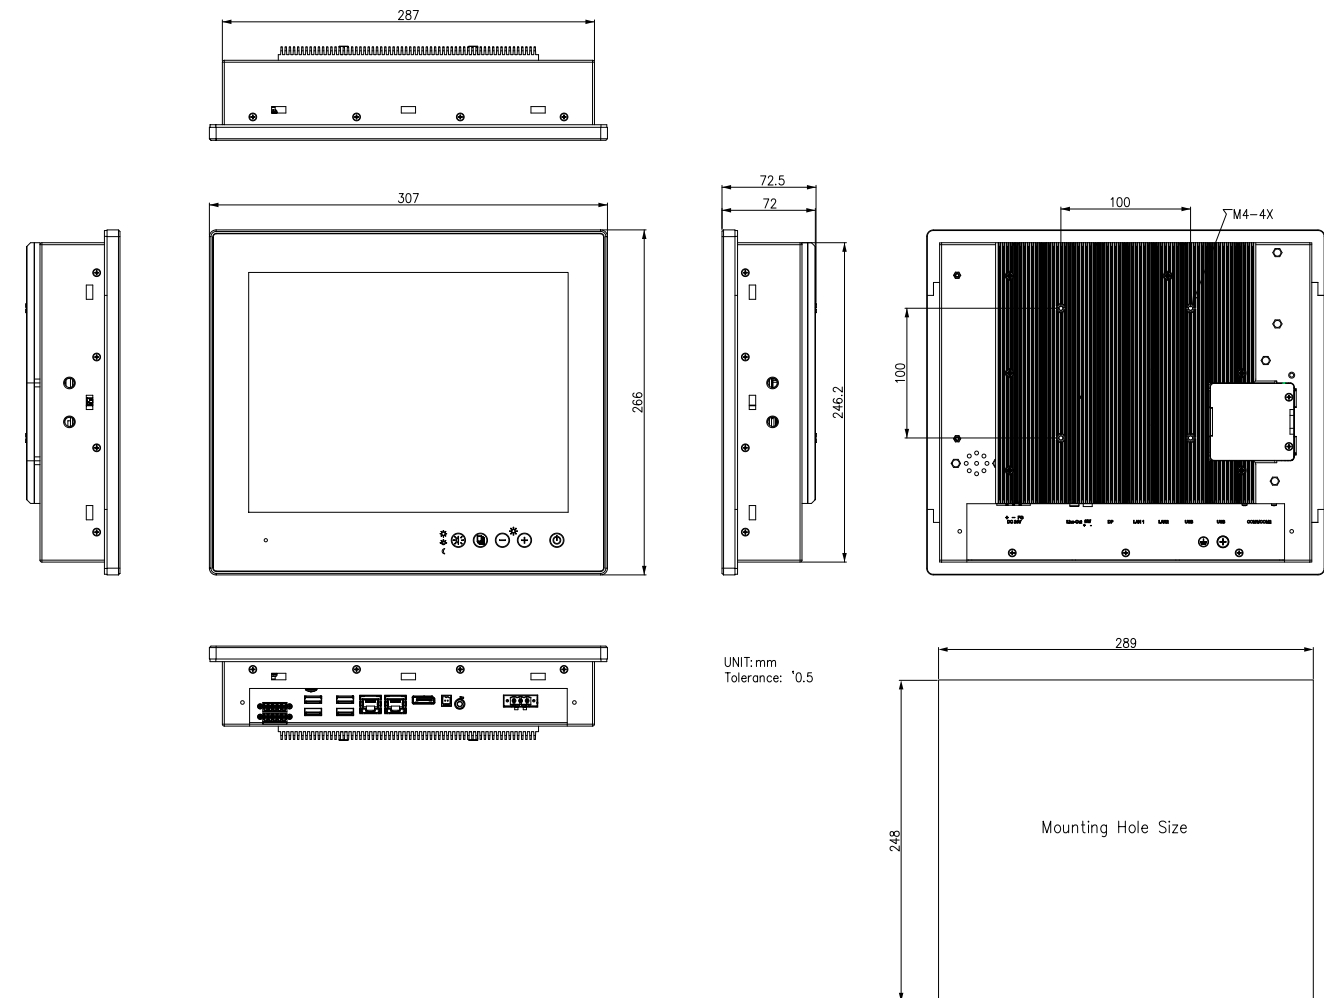

Features

- 12.1" Marine Panel PC
- 8th Gen. Intel Core i3/i5 Processors
- 1 x 260pin SO-DIMM, up to 32G DDR4 2400MHz
- True Flat Bezel Design
- IP66 Front Panel
- Aluminum Enclosure (with Anti-Corrosion Coating)
- DC 24V Power Input with Isolated
- Meet IEC 60945 Marine Certification

Dimensions

Power	
Power Input	DC 24V with Isolated / AC Power option
Power Consumption	TBD
Mechanical	
Construction	Black/ Aluminum Bezel and Aluminum Housing (Anti-Corrosion Coating)
Mounting	Panel Mount/ VESA Mount Front Access Mount / Mounting Bracket (option)
Dimensions	307 x 266 x 72.5 mm
Net Weight	3.6 kg
Environmental	
Operating Temperature	0~50°C (WT1: -20~60°C for optional)
Storage Temperature	-30~70°C
Humidity	10 to 90% @ 40°C, non-condensing
IP Rating	Front Panel IP65
Certificate	Meet CE/FCC/IEC 60945
Operating System Support	
Windows 10, Windows 11	